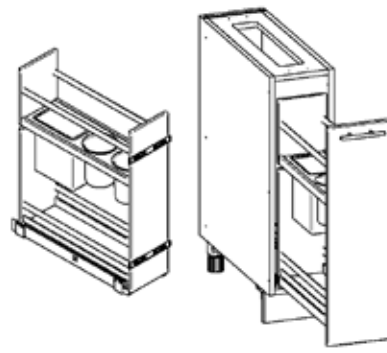

FULL HEIGHT DOOR - CENTURY COMPONENTS

SELECT YOUR CABINETS

CANISTER ORGANIZER WITH KNIFE BLOCK

NOTES:

- 9" & 12" Wide
- 24" & 27" Deep

BKAC

*Comes with 2 canister organizers and a knife block