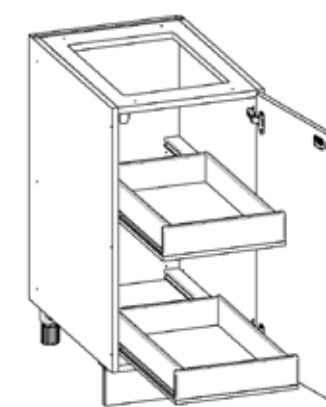

SELECT YOUR CABINETS

FULL HEIGHT DOOR - 1 DOOR

TWO PULLOUT DRAWERS

NOTES:

- 12" - 21" Wide available in 3" Increments
- 24" & 27" Deep
- Hinged L or R

BFCC