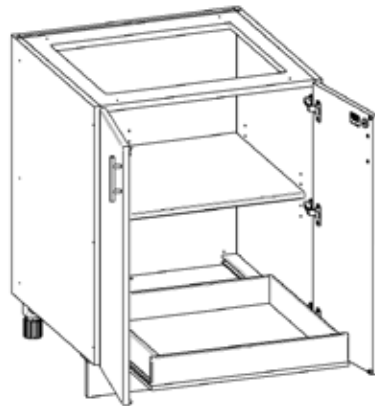

### ADJUSTABLE SHELF

**NOTES:**

- 24" - 36" Wide available in 3" Increments
- 24" & 27" Deep
- Adjustable shelf settings

BGAC

### ADJUSTABLE SHELF WITH PULLOUT DRAWER

**NOTES:**

- 24" - 36" Wide available in 3" Increments
- 24" & 27" Deep
- Adjustable shelf settings

BGBC