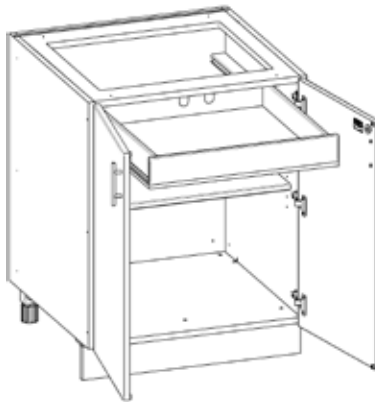

### ADJUSTABLE SHELF

**NOTES:**

- 24" - 36" Wide available in 3" Increments
- 24" & 27" Deep
- Adjustable shelf settings

BGAC

### ADJUSTABLE SHELF WITH PULLOUT DRAWER

**NOTES:**

- 24" - 36" Wide available in 3" Increments
- 24" & 27" Deep
- Adjustable shelf settings

BGBC

### PULLOUT DRAWER WITH ADJUSTABLE SHELF

**NOTES:**

- 24" - 36" Wide available in 3" Increments
- 24" & 27" Deep
- Adjustable shelf settings

BGGC

SELECT YOUR CABINETS