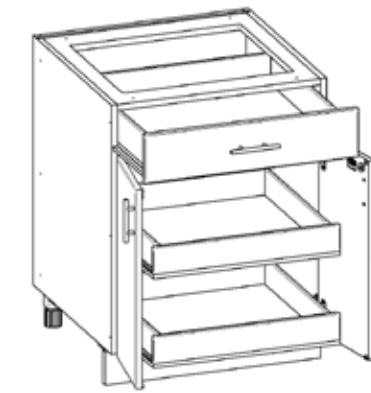

2 DOOR - 1 DRAWER

SELECT YOUR CABINETS

ADJUSTABLE SHELF

NOTES:

- 24" - 36" Wide available in 3" Increments
- 24" & 27" Deep
- Adjustable shelf settings

BDAC

ADJUSTABLE SHELF WITH PULLOUT DRAWER

NOTES:

- 24" - 36" Wide available in 3" Increments
- 24" & 27" Deep
- Adjustable shelf settings

BDBC

2 PULLOUT DRAWERS

NOTES:

- 24" - 36" Wide available in 3" Increments
- 24" & 27" Deep

BDCC

SELECT YOUR CABINETS

REFRIGERATOR CABINET

FRIDGE CABINET

NOTES:

- Fits 15", 18", 21", 24" & 24.5"
- Refrigerators
- Keegerators
- Wine Coolers
- Ice Makers

BFFC

ASPEN ON ASPEN