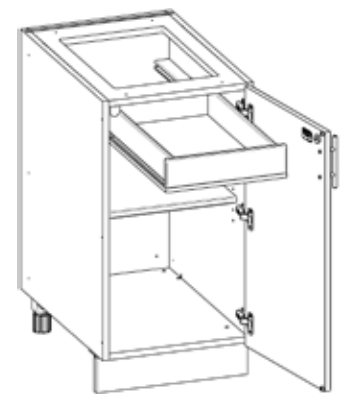

PULLOUT DRAWER WITH ADJUSTABLE SHELF

NOTES:

- 12" - 21" Wide available in 3" Increments
- 24" & 27" Deep
- Hinged L or R
- Adjustable shelf settings

BFGC