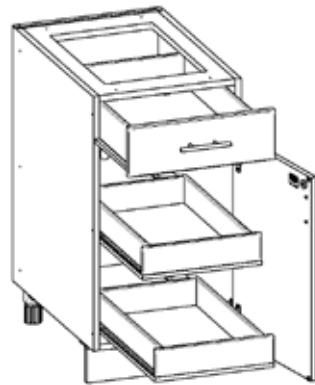

1 DOOR - 1 DRAWER

SELECT YOUR CABINETS

ADJUSTABLE SHELF

NOTES:

- 12" - 21" Wide available in 3" Increments
- 24" & 27" Deep
- Hinged L or R
- Adjustable shelf settings

BCAC

ADJUSTABLE SHELF WITH PULLOUT DRAWER

NOTES:

- 12" - 21" Wide available in 3" Increments
- 24" & 27" Deep
- Hinged L or R
- Adjustable shelf settings

BCBC

2 PULLOUT DRAWERS

NOTES:

- 12" - 21" Wide available in 3" Increments
- 24" & 27" Deep
- Hinged L or R

BCCC

SELECT YOUR CABINETS

1 DOOR - 1 DRAWER

TRASH CAN PULLOUT

NOTES:

- 18" & 21" Wide
- 24" & 27" Deep
- Hinged L or R
- Wastebasket included

BCDC

HAMMERED BLACK ON ELM