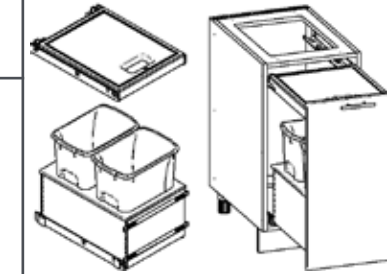

FULL HEIGHT DOOR - CENTURY COMPONENTS

SELECT YOUR CABINETS

CUTTING BOARD WITH BOTTOM MOUNT WASTE UNIT

NOTES:

- 18" & 21" Wide
- 24" & 27" Deep

BKDC

*Comes with a removable Maple cutting board and 2 wastebaskets

NOTE: Cutting board must be treated with food grade mineral oil to prolong