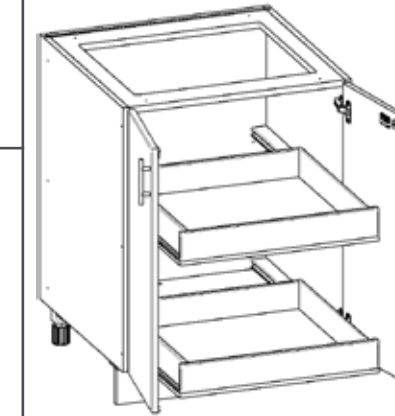

FULL HEIGHT DOOR - 2 DOOR

TWO PULLOUT DRAWERS

NOTES:

- 24" - 36" Wide available in 3" Increments
- 24" & 27" Deep

BGCC