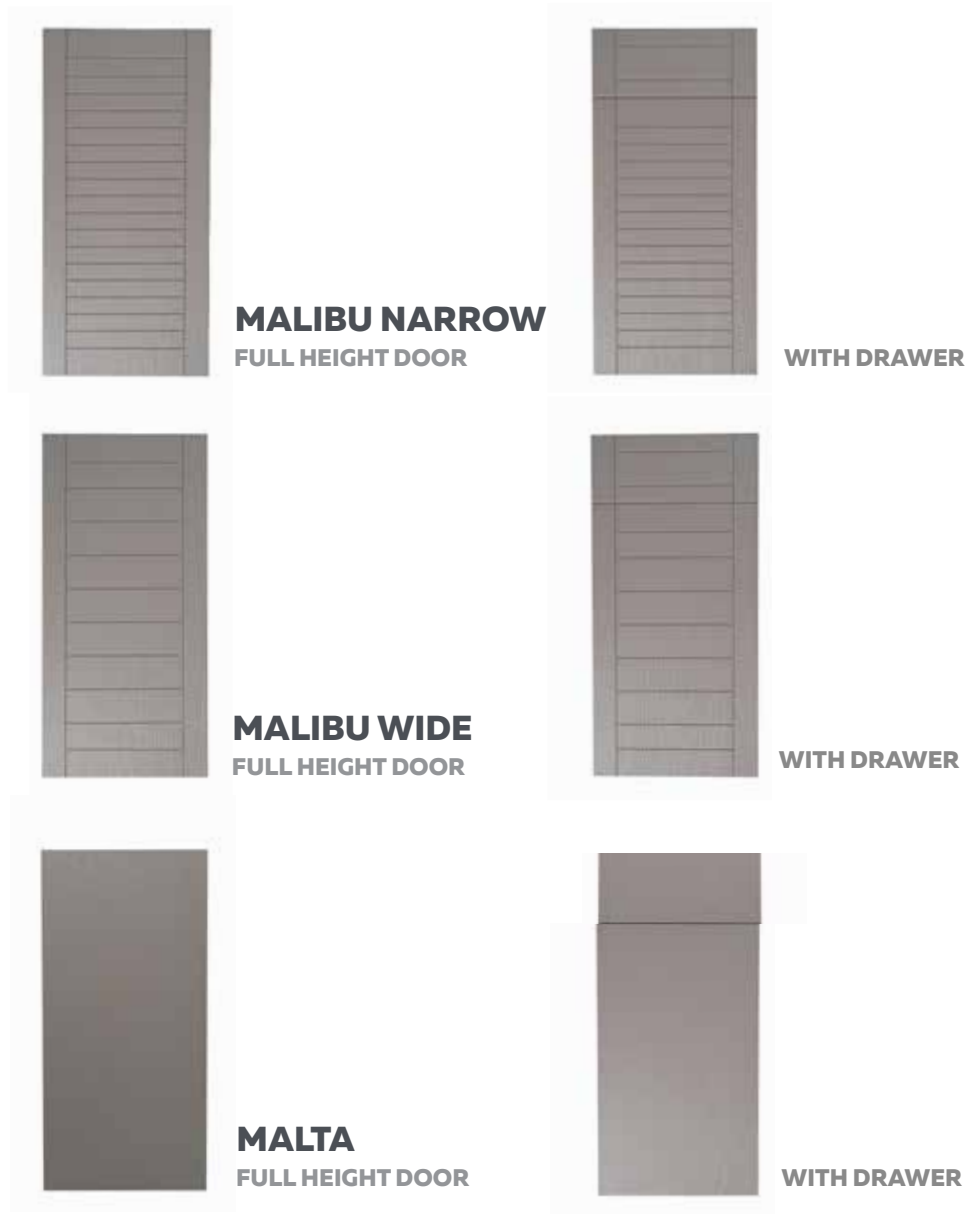

SELECT YOUR DOORS

**5
STEP**